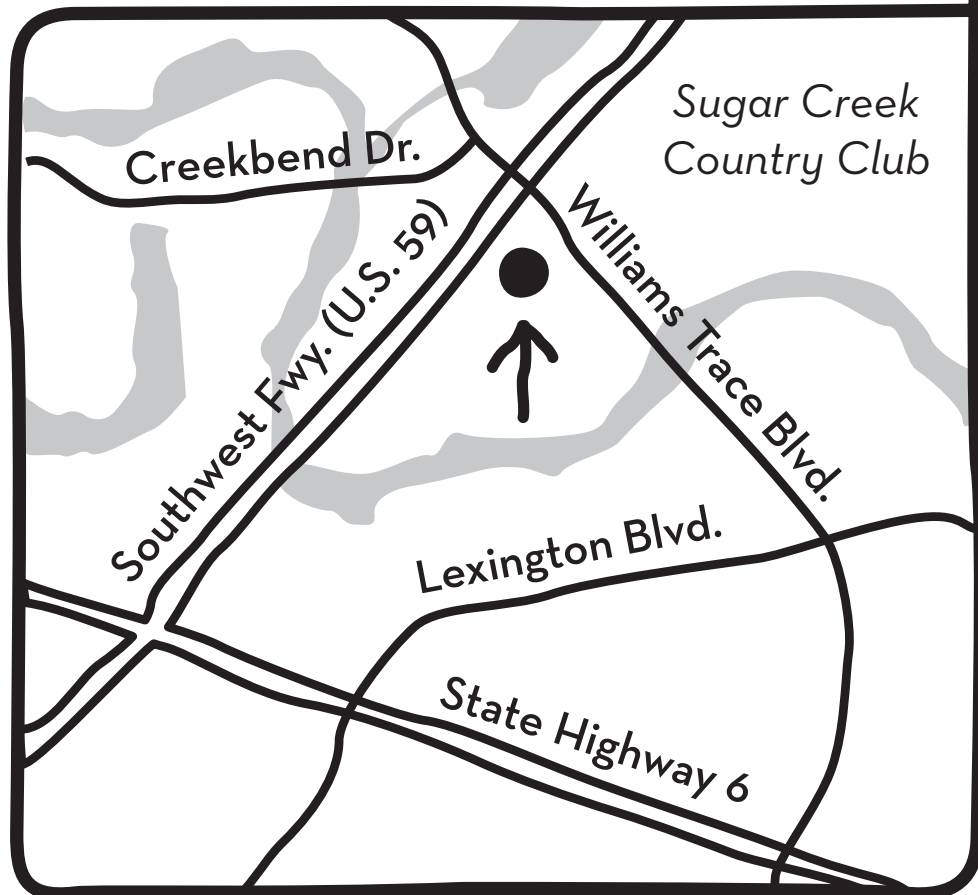

# stomping grounds

playland

**15415b southwest fwy, sugar land**

We're located at the corner of Southwest Freeway  
(U.S. Highway 59) and Williams Trace Boulevard.  
We're next to Michael's in the First Colony Commons  
shopping center.

*hours:*

**mon-sat 9am-8pm**

**sun 10am-7pm**

*admission:*

**babies (under 1) FREE**

**toddlers (ages 1 & 2) \$4.25**

**kids (ages 3 & up) \$7.75**

**adults FREE**